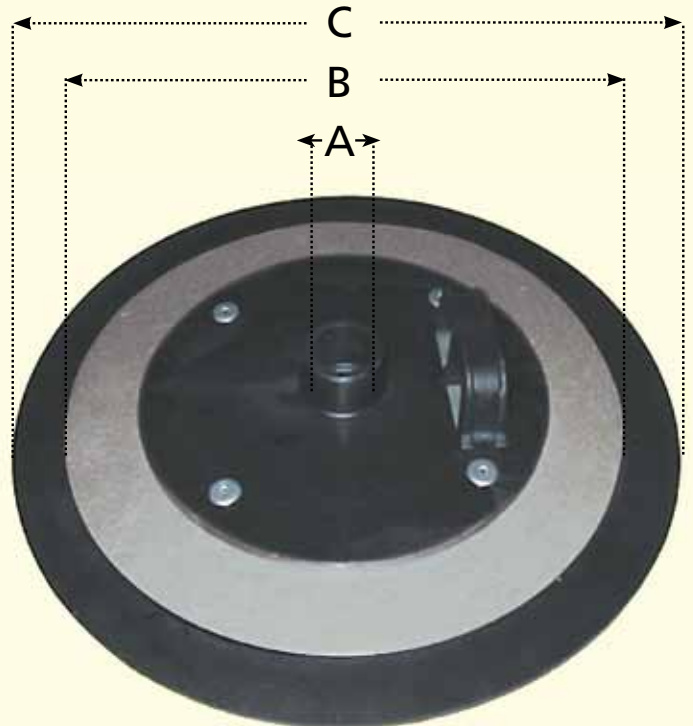

Mod. 20AC3

- Piastra premigrasso con membrana per fusti da 200kg
- Pressure plate with membrane suitable for 200kg drums
- Plaque avec membrane pour futs de 200kg

Dimensioni - Measures - Dimensions:
A 28,5mm - B 545mm - C 585mm